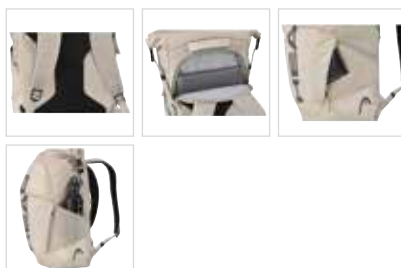

DIMENSIONS 43,5*79*23,5

MATERIAL 87% Polyester
10% PU
3% Nylon

COLORS ● CP